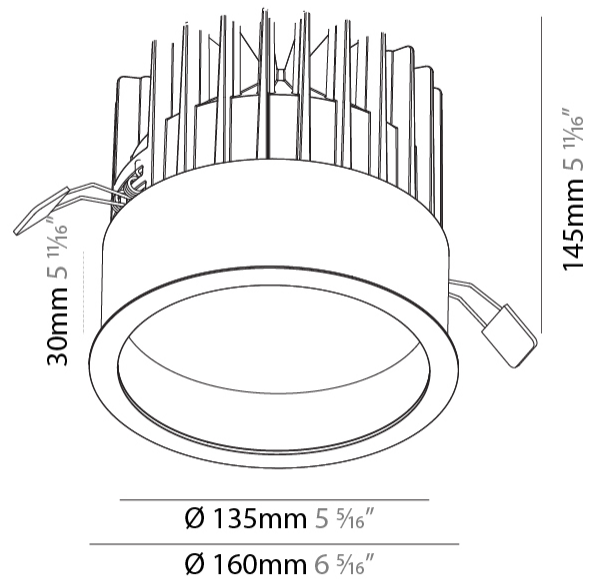

GENERAL

Series: Oiko
Subseries: Oiko Comfort
Brand: Prolight
Division: Architectural
Mounting Type: Recessed
Mounting Location: Ceiling
Subcategory: Downlight

PHYSICAL

Shape: Round
Diameter (mm): 160
Diameter (in): 6 5/16
Height (mm): 145
Height (in): 5 11/16
Ceiling Thickness (mm): 10 / 12.5 / 15
Ceiling Thickness (in): 3/8 or 1/2 or 9/16
Min. Recessing Depth (mm): 150
Min. Recessing Depth (in): 5 7/8
Light Distribution: Downlight
Weight (kg): 1.224
Weight (lbs): 2.7
Fixture Finish: SSR / BKV / CWI / CRY / HAB / UFT / ITA / RUA / FTG / MYG / LOD / PUS / FRO / FUP / KIA / POP / BLS / SPG / MEY / GOH / GUM / CHC / COM / ABZ / JAG / OBR / MOS / ROR
Fixture Material: Aluminum Die Cast
Cut-out Measurements: D. - 155mm / 6 1/8"

ELECTRICAL

Lamp Type: LED (Zhaga Standard)
Input Wattage (W): 37.4
Total Output Wattage (W): 33.6 / 34.1
Dimming: Tri-Mode (Non-Dimming and Phase Dimming (120Vac only) and 0-10V Dimming)
Driver Included: No
Driver Location: Recessed Housing
Driver Type: Constant Current - Universal
Housing: See components
Input Voltage (V): 120 - 277
Constant Current (MA): 900

LED

Number of LEDs: 1
Color Temperature (°K): 3000 / 3500 / 4000
Max. Delivered Lumen (lm): 2940 / 3061 / 3123
CRI: >90 CRI
Lamp Life (hrs): 50000

OPTICAL

Reflector: 17 / 30 / 50

RATINGS AND CERTIFICATIONS

Certified By: Certified for North American Standards
IP rating: IP20