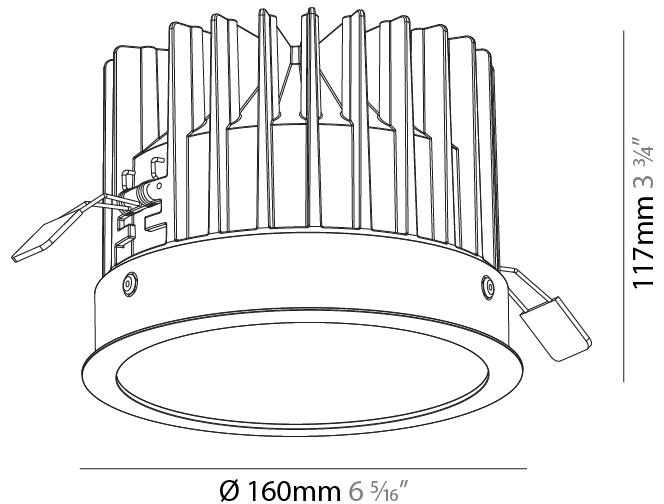

GENERAL

Series: Oiko
Subseries: Oiko Standard
Brand: Prolicht
Division: Architectural
Mounting Type: Recessed
Mounting Location: Ceiling
Subcategory: Downlight

PHYSICAL

Shape: Round
Diameter (mm): 160
Diameter (in): 6 5/16
Height (mm): 117
Height (in): 4 5/8
Ceiling Thickness (mm): 10 / 12.5 / 15
Ceiling Thickness (in): 3/8 or 1/2 or 9/16
Min. Recessing Depth (mm): 130
Min. Recessing Depth (in): 5 1/8
Light Distribution: Downlight
Weight (kg): 0.98
Weight (lbs): 2.16
Fixture Finish: SSR / BKV / CWI / CRY / HAB / UFT / ITA / RUA / FTG / MYG / LOD / PUS / FRO / FUP / KIA / POP / BLS / SPG / MEY / GOH / GUM / CHC / COM / ABZ / JAG / OBR / MOS / ROR
Fixture Material: Aluminum Die Cast
Cut-out Measurements: D. - 155mm / 6 1/8"

ELECTRICAL

Lamp Type: LED (Zhaga Standard)
Input Wattage (W): 36.4
Total Output Wattage (W): 34
Dimming: Tri-Mode (Non-Dimming and Phase Dimming (120Vac only) and 0-10V Dimming)
Driver Included: No
Driver Location: Recessed Housing
Driver Type: Constant Current - Universal
Housing: See components
Input Voltage (V): 120 - 277
Constant Current (MA): 1050

LED

Number of LEDs: 1
Color Temperature (°K): 3000 / 3500 / 4000
Max. Delivered Lumen (lm): 2940 / 3061 / 3123
CRI: >90 CRI
Efficiency (%): 81 / 80 / 75
Lamp Life (hrs): 50000

OPTICAL

Reflector°: 17 / 30 / 50

RATINGS AND CERTIFICATIONS

Certified By: Certified for North American Standards
IP rating: IP20